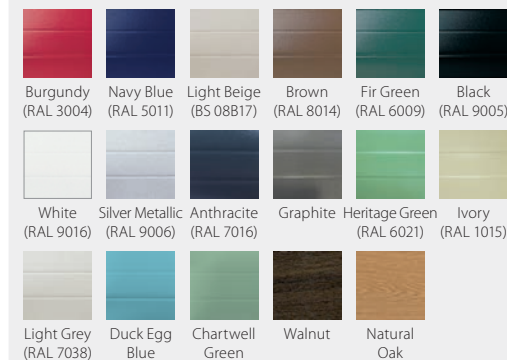

**Guides Rails:** White or Brown as standard. Other colour options are available at a surcharge of **£36.76 per pair**.

*For Painted Woodgrains we will use these RAL numbers: Walnut RAL 8014, Natural Oak RAL 1011.*

FOILED WOODGRAIN COLOURS

Powder coated guide rails, bottom slats and vision slats (where specified) are supplied brown as standard.

**End Plates:** Aluminium, white or brown as standard. Other colour options are available at a surcharge of **£24.67 per pair**.

£85.72

**SOMFY | ROLLIXO**

Included

Overall Guide Width (mm)

Standard Colours	HALF BOX	2000	2400	2600	3000	3600	4000	4500	4800	5200	Headroom	Total Height	
	Guide Width	75	75	75	75	75	75	75	90	90			
Guide Height (mm)	1900	1502	1622	1617	1748	1919	2021	2173	2258	2266	300	2200	
	2150	1543	1696	1755	1865	2014	2150	2327	2380	2415	300	2450	
	2300	1584	1749	1802	1901	2101	2229	2396	2425	2479	300	2600	
	2500	1642	1776	1863	1956	2166	2321	2446	2508			300	2800
	2650	1679	1796	1910	2031	2205	2385	2480	2602			300	2950

## STANDARD COLOURS

Powder coated bottom slats and vision slats (where specified) to match the curtain colour are supplied as standard.

**Box:** White or Brown as standard. Other colour options are available at a surcharge of **£28.05 per metre**.