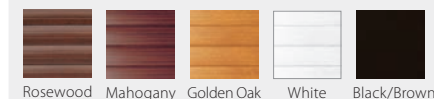

## STANDARD COLOURS

Powder coated bottom slats and vision slats (where specified) to match the curtain colour are supplied as standard.

**Box:** White or Brown as standard. Other colour options are available at a surcharge of **£28.05 per metre**.

**End Plates:** Aluminium, white or brown as standard. Other colour options are available at a surcharge of **£24.60 per pair**.

**Guides Rails:** White or Brown as standard. Other colour options are available at a surcharge of **£36.76 per pair**.

*For Painted Woodgrains we will use these RAL numbers: Walnut RAL 8014, Natural Oak RAL 1011.*

Overall Guide Width (mm)

Woodgrain Colours	HALF BOX	2000	2400	2600	3000	3600	4000	4500	4800	5200	Headroom	Total Height	
	Guide Width	75	75	75	75	75	75	75	90	90			
Guide Height (mm)	1900	1767	1919	1995	2177	2425	2577	2793	2916	2968	300	2200	
	2150	1828	2021	2135	2322	2503	2765	2984	3069	3170	300	2450	
	2300	1882	2093	2205	2401	2569	2817	3117	3193	3303	300	2600	
	2500	1972	2149	2304	2491	2686	2880	3190	3331			300	2800
	2650	2032	2256	2374	2594	2792	2983	3240	3388			300	2950

## FOILED WOODGRAIN COLOURS

Powder coated guide rails, bottom slats and vision slats (where specified) are supplied brown as standard.

**Box:** White or brown as standard. Other colour options are available at a surcharge of **£28.05 per metre**.