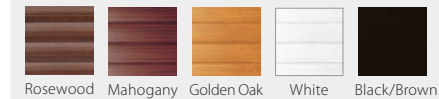

FOILED WOODGRAIN COLOURS

Powder coated guide rails, bottom slats and vision slats (where specified) are supplied brown as standard.

**End Plates:** Aluminium, white or brown as standard. Other colour options are available at a surcharge of **£24.67 per pair**.

**STANDARD COLOURS**

**5** YR

Powder coated bottom slats and vision slats (where specified) to match the curtain colour are supplied as standard.

**Box:** White or Brown as standard. Other colour options are available at a surcharge of **£49.41 per metre**.

**End Plates:** Aluminium, white or brown as standard. Other colour options are available at a surcharge of **£24.60 per pair**.

**Guides Rails:** White or Brown as standard. Other colour options are available at a surcharge of **£36.76 per pair**.

*For Painted Woodgrains we will use these RAL numbers: Walnut RAL 8014, Natural Oak RAL 1011.*

**FOILED WOODGRAIN COLOURS**

**10** YR

*Woodgrain finishes are supplied on one face only on brown slats as standard or white on request (Other base colours available at a cost of **£35.88 per square metre NET**).*