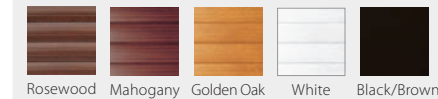

STANDARD COLOURS

Powder coated bottom slats and vision slats (where specified) to match the curtain colour are supplied as standard.

**End Plates:** Aluminium, white or brown as standard. Other colour options are available at a surcharge of **£24.67 per pair**.

**Guides Rails:** White or Brown as standard. Other colour options are available at a surcharge of **£36.76 per pair**.

*For Painted Woodgrains we will use these RAL numbers: Walnut RAL 8014, Natural Oak RAL 1011.*

Overall Guide Width (mm)

Woodgrain Colours	NO BOX	2000	2400	2600	3000	3600	4000	4500	4800	5200	Headroom	Total Height
	Guide Width	75	75	75	75	75	75	75	90	90		
Guide Height (mm)	1900	1674	1809	1877	2042	2264	2399	2594	2704	2741	300	2200
	2150	1760	1910	2016	2185	2343	2541	2733	2802	2882	300	2450
	2300	1815	1991	2085	2209	2425	2654	2864	2925	3014	300	2600
	2500	1877	2078	2182	2353	2593	2792	2937	3061		300	2800
	2650	1936	2143	2253	2455	2622	2837	2987	3118		300	2950

FOILED WOODGRAIN COLOURS

Powder coated guide rails, bottom slats and vision slats (where specified) are supplied brown as standard.

**End Plates:** Aluminium, white or brown as standard. Other colour options are available at a surcharge of **£24.67 per pair**.